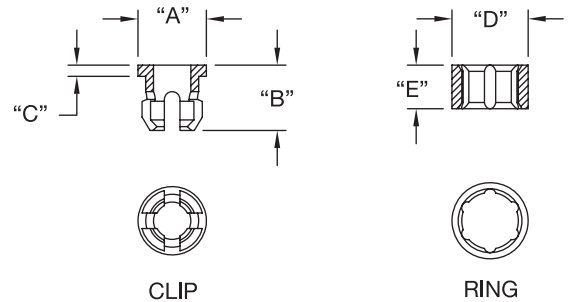

LEDM High Temperature Metric LED Spacers

LED HARDWARE

SQLEDS

Square LED Spacers

Material: UL94 V0 PVC, RMS-26 Color: Black					
Standard Pack: 1000/Bag					
Part No.	Fits LED	"A" ± 0.5	"B"	"C"	"D" Ref
SQLEDS1-4-26	T-1 (3mm)	6.4	4.3	0.8	4.3
SQLEDS1-6-26		9.5			
SQLEDS2-4-26	T-1-3/4 (5mm)	6.4	6.1	1.8	6.9
SQLEDS2-6-26		9.5			
SQLEDS2-8-26		12.7			
SQLEDS2-12-26		19.1			

Feature

- Horizontal or vertical mounting.

LEDH

LED Holder

F

LEDH-101C

LEDH-909-235

Material: UL94 V0 Nylon 6/6, RMS-43 Color: Black		
Standard Pack: 1000/Bag		
Part No	Ø "D"	Fits LED
LEDH-101C-34	3.4	T-1 (3mm)
LEDH-101C-38	3.8	T-1 (3mm)

Material: UL94 V2 Nylon 6/6, RMS-48 Color: Black	
Standard Pack: 1000/Bag	
Part No	Fits LED
LEDH-909-235	T-1 3/4 (5mm)

LEDCR

LED Clips & Rings

- The devices go together by simply inserting the "clip" to the front of the panel, then assembling the LED into the "clip" from the rear of the panel. The "ring" is pressed onto the rear of the "clip" for a firm retention

CLIP

RING

Color: Black Standard Pack: 1000/Bag										
Part No.	Ring Material	Clip Material	LED Type	Mounting Hole	Panel Thickness	"A" Ø	"B"	"C"	"D" Ø	"E"
LEDCR-104	UL94 V0 Nylon 6/6, RMS-43	UL94 V0 Nylon 6/6, RMS-43	T-1 (3mm)	4.4 - 4.6	0.8 - 3.2	5.3	5.3	0.38	6.1	3.6
LEDCR-174	UL94 V2 Nylon 6/6, RMS-48		T-1-3/4 (5mm)	6.8 - 6.9		7.6	6.6	0.76	8.9	4.1