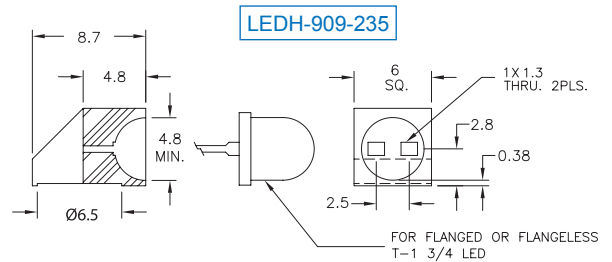

Feature

- Horizontal or vertical mounting.

LEDH

LED Holder

F

LEDH-101C

LEDH-909-235

Material: UL94 V0 Nylon 6/6, RMS-43 Color: Black		
Standard Pack: 1000/Bag		
Part No	Ø "D"	Fits LED
LEDH-101C-34	3.4	T-1 (3mm)
LEDH-101C-38	3.8	T-1 (3mm)

Material: UL94 V2 Nylon 6/6, RMS-48 Color: Black	
Standard Pack: 1000/Bag	
Part No	Fits LED
LEDH-909-235	T-1 3/4 (5mm)

LEDCR

LED Clips & Rings

- The devices go together by simply inserting the "clip" to the front of the panel, then assembling the LED into the "clip" from the rear of the panel. The "ring" is pressed onto the rear of the "clip" for a firm retention