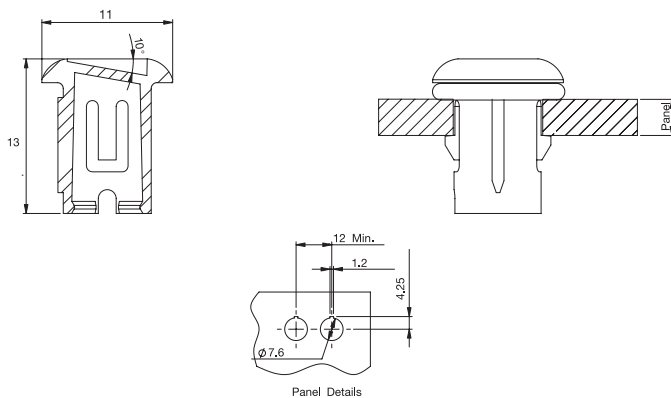

VLP Vertical Light Pipes

Material: UL94 V0 Polycarbonate, RMS-23 Color: Clear						Standard pack: 1000/Bag				
Part No.	Fig.	"A"	"B"	"C"	"D"	"E"	"F"	"G"	"H" ± 0.05	Panel Thickness
VLP1-F-1	1	12.7	4.7	1.5	3	6.4	2.5	4.7	1.5	0.8-3
VLP1-F-3		16.5								
VLP1-F-4		21.8								
VLP1-F-5		26.1								
VLP1-D-1		2								
VLP1-D-3	16.5									
VLP1-D-4	21.8									
VLP1-D-5	26.1									
VLP2-F-1	1	12.7	7.5	2.45	5	10	3	7.5	2.4	
VLP2-F-2		15								
VLP2-F-3		16.5								
VLP2-F-4		21.8								
VLP2-F-5		26.1								
VLP2-F-6	55									
VLP2-D-1	2	12.7								
VLP2-D-3		16.5								
VLP2-D-4		21.8								
VLP2-D-5		26.1								
VLP2-D-6		55								

F

LEDC LED Lens Cover

Patent Pending

Material: Polycarbonate, RMS-215 Color: Clear					
Standard Pack: 1000/Bag					
Part No.	Details	Mounting Hole Ø	Panel Thickness	O-Ring Material	Fits LED
LEDC-1	Cover	7.6	4.5	-	T1-3/4 (5mm)
LEDC-2	Cover with O-Ring		3	Black Neoprene Rubber, RMS-279	
Cover supplied with standard 10° angled lens.					

Material: UL94 V2 Nylon 6/6, RMS-48 Color: Black	
Standard Pack: 1000/Bag	
Part No	Fits LED
LEDH-909-235	T-1 3/4 (5mm)

LEDCR

LED Clips & Rings

- The devices go together by simply inserting the "clip" to the front of the panel, then assembling the LED into the "clip" from the rear of the panel. The "ring" is pressed onto the rear of the "clip" for a firm retention