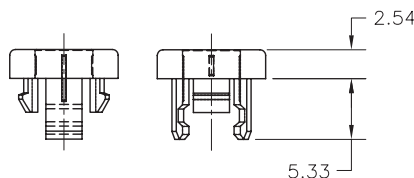

LEDHPM

LED Holder; Panel Mount

Material: UL94 V2 Nylon 6/6, RMS-01 Color: Natural			
Standard Pack: 1000/Bag			
Part No.	Mounting Hole Ø	Panel Thickness	Fits LED
LEDHPM-1	7.14 - 7.29	1.12 - 1.22	T-1 3/4 (5mm)