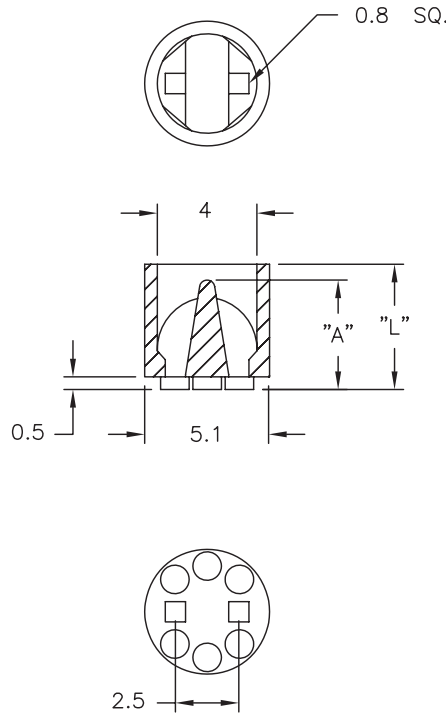

LEDS2M LED Spacer

Material: Nylon 6/6, RMS-01 Color: Natural			
Standard Pack: 1000/Bag			
Part No.	"L"	"A" Ref	Fits LED
LEDS2M-120-01	3.1	2	T-1 3/4 (5mm)
LEDS2M-140-01	3.6		
LEDS2M-160-01	4.1		
LEDS2M-180-01	4.5		
LEDS2M-200-01	5.1		
LEDS2M-220-01	5.6		
LEDS2M-240-01	6.1	5.1	
LEDS2M-250-01	6.4		
LEDS2M-260-01	6.6		
LEDS2M-280-01	7.1		
LEDS2M-300-01	7.8		
LEDS2M-320-01	8.1		
LEDS2M-340-01	8.6	8.4	
LEDS2M-360-01	9.1		
LEDS2M-380-01	9.7		
LEDS2M-400-01	10.2		
LEDS2M-420-01	10.7		
LEDS2M-440-01	11.2		
LEDS2M-450-01	11.4	11.4	
LEDS2M-460-01	11.7		
LEDS2M-500-01	12.7		
LEDS2M-550-01	14		
LEDS2M-600-01	15.2	14.7	
LEDS2M-650-01	16.5		
LEDS2M-750-01	19.1	17.8	
LEDS2M-850-01	21.6		
LEDS2M-900-01	22.9