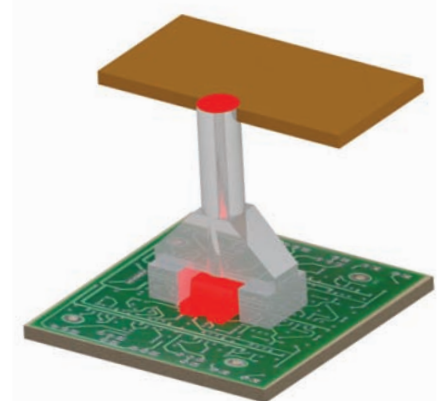

VLP Vertical Light Pipes

Material: UL94 V0 Polycarbonate, RMS-23 Color: Clear						Standard pack: 1000/Bag				
Part No.	Fig.	"A"	"B"	"C"	"D"	"E"	"F"	"G"	"H" ± 0.05	Panel Thickness
VLP1-F-1	1	12.7	4.7	1.5	3	6.4	2.5	4.7	1.5	0.8-3
VLP1-F-3		16.5								
VLP1-F-4		21.8								
VLP1-F-5		26.1								
VLP1-D-1		2								
VLP1-D-3	16.5									
VLP1-D-4	21.8									
VLP1-D-5	26.1									
VLP2-F-1	1	12.7	7.5	2.45	5	10	3	7.5	2.4	
VLP2-F-2		15								
VLP2-F-3		16.5								
VLP2-F-4		21.8								
VLP2-F-5		26.1								
VLP2-F-6	55									
VLP2-D-1	2	12.7								
VLP2-D-3		16.5								
VLP2-D-4		21.8								
VLP2-D-5		26.1								
VLP2-D-6		55								

F

LEDC LED Lens Cover

Patent Pending

Material: Polycarbonate, RMS-215 Color: Clear					
Standard Pack: 1000/Bag					
Part No.	Details	Mounting Hole Ø	Panel Thickness	O-Ring Material	Fits LED
LEDC-1	Cover	7.6	4.5	-	T1-3/4 (5mm)
LEDC-2	Cover with O-Ring		3	Black Neoprene Rubber, RMS-279	
Cover supplied with standard 10° angled lens.					

Material: UL94 V2 Nylon 6/6, RMS-48 Color: Black	
Standard Pack: 1000/Bag	
Part No	Fits LED
LEDH-909-235	T-1 3/4 (5mm)

LEDCR

LED Clips & Rings

- The devices go together by simply inserting the "clip" to the front of the panel, then assembling the LED into the "clip" from the rear of the panel. The "ring" is pressed onto the rear of the "clip" for a firm retention