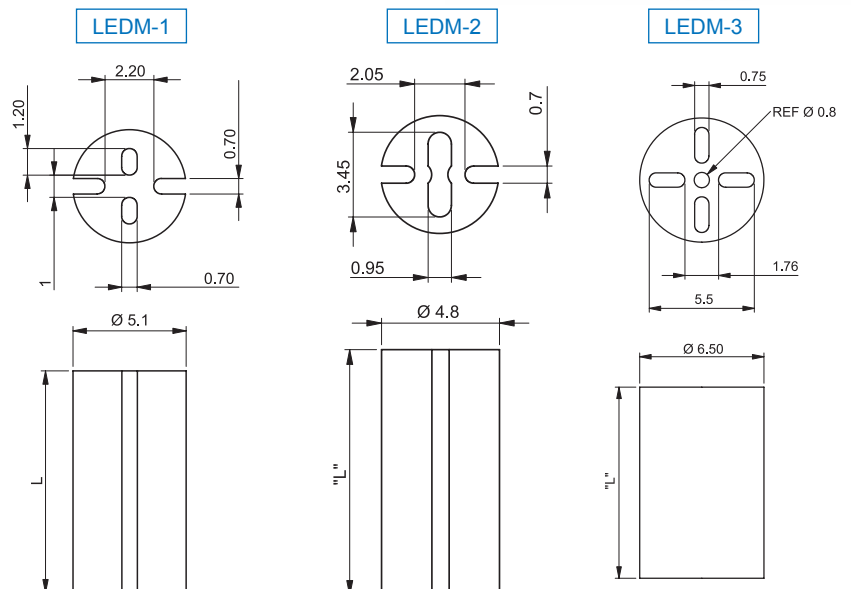

LEDM High Temperature Metric LED Spacers