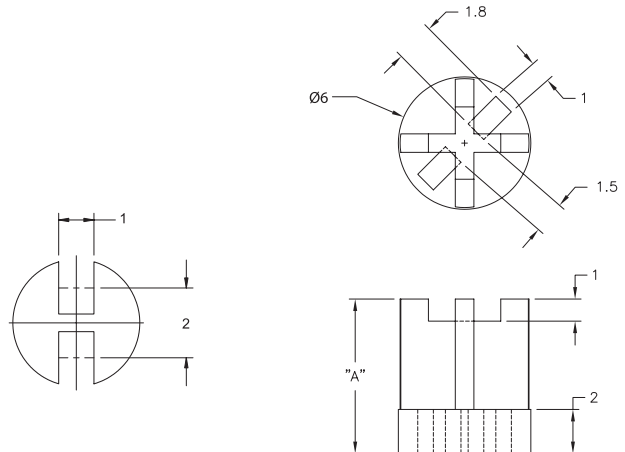

F

LEDC LED Lens Cover

Patent Pending

Material: Polycarbonate, RMS-215 Color: Clear					
Standard Pack: 1000/Bag					
Part No.	Details	Mounting Hole Ø	Panel Thickness	O-Ring Material	Fits LED
LEDC-1	Cover	7.6	4.5	-	T1-3/4 (5mm)
LEDC-2	Cover with O-Ring		3	Black Neoprene Rubber, RMS-279	
Cover supplied with standard 10° angled lens.					

F

LEDS1E/LEDS2E

LED Spacers

LEDS1E

LEDS2E

Standard Pack: 1000/Bag					Color: Natural	
Material: UL94 V2 Nylon 6/6, RMS-01	Material: UL94 V0 Nylon 6/6, RMS-19	Fits LED	Material: UL94 V2 Nylon 6/6, RMS-01	Material: UL94 V0 Nylon 6/6, RMS-19	Fits LED	"A"
LEDS1E-3-01	LEDS1E-3-19	T-1 (3mm)	LEDS2E-3-01	LEDS2E-3-19	T-1 3/4 (5mm)	4.8
LEDS1E-4-01	LEDS1E-4-19		LEDS2E-4-01	LEDS2E-4-19		6.4
LEDS1E-6-01	LEDS1E-6-19		LEDS2E-6-01	LEDS2E-6-19		9.5
LEDS1E-8-01	LEDS1E-8-19		LEDS2E-8-01	LEDS2E-8-19		12.7
LEDS1E-10-01	LEDS1E-10-19		LEDS2E-10-01	LEDS2E-10-19		15.9
LEDS1E-12-01	LEDS1E-12-19		LEDS2E-12-01	LEDS2E-12-19		19.1
LEDS1E-14-01	LEDS1E-14-19		LEDS2E-14-01	LEDS2E-14-19		22.2
LEDS1E-16-01	LEDS1E-16-19		LEDS2E-16-01	LEDS2E-16-19		25.4

Material: UL94 V2 Nylon 6/6, RMS-48 Color: Black	
Standard Pack: 1000/Bag	
Part No	Fits LED
LEDH-909-235	T-1 3/4 (5mm)

LEDCR

LED Clips & Rings

- The devices go together by simply inserting the "clip" to the front of the panel, then assembling the LED into the "clip" from the rear of the panel. The "ring" is pressed onto the rear of the "clip" for a firm retention