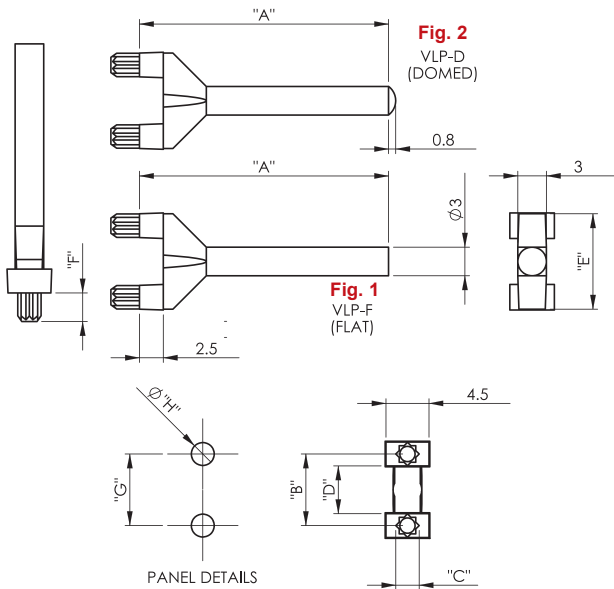

VLP Vertical Light Pipes

Material: UL94 V0 Polycarbonate, RMS-23 Color: Clear						Standard pack: 1000/Bag				
Part No.	Fig.	"A"	"B"	"C"	"D"	"E"	"F"	"G"	"H" ± 0.05	Panel Thickness
VLP1-F-1	1	12.7	4.7	1.5	3	6.4	2.5	4.7	1.5	0.8-3
VLP1-F-3		16.5								
VLP1-F-4		21.8								
VLP1-F-5		26.1								
VLP1-D-1		2								
VLP1-D-3	16.5									
VLP1-D-4	21.8									
VLP1-D-5	26.1									
VLP2-F-1	1	12.7	7.5	2.45	5	10	3	7.5	2.4	
VLP2-F-2		15								
VLP2-F-3		16.5								
VLP2-F-4		21.8								
VLP2-F-5		26.1								
VLP2-F-6	55									
VLP2-D-1	2	12.7								
VLP2-D-3		16.5								
VLP2-D-4		21.8								
VLP2-D-5		26.1								
VLP2-D-6		55								

F

LEDC LED Lens Cover

Patent Pending

Material: Polycarbonate, RMS-215 Color: Clear					
Standard Pack: 1000/Bag					
Part No.	Details	Mounting Hole Ø	Panel Thickness	O-Ring Material	Fits LED
LEDC-1	Cover	7.6	4.5	-	T1-3/4 (5mm)
LEDC-2	Cover with O-Ring		3	Black Neoprene Rubber, RMS-279	
Cover supplied with standard 10° angled lens.					

Material: UL94 V2 Nylon 6/6, RMS-48 Color: Black	
Standard Pack: 1000/Bag	
Part No	Fits LED
LEDH-909-235	T-1 3/4 (5mm)

LEDCR

LED Clips & Rings

- The devices go together by simply inserting the "clip" to the front of the panel, then assembling the LED into the "clip" from the rear of the panel. The "ring" is pressed onto the rear of the "clip" for a firm retention