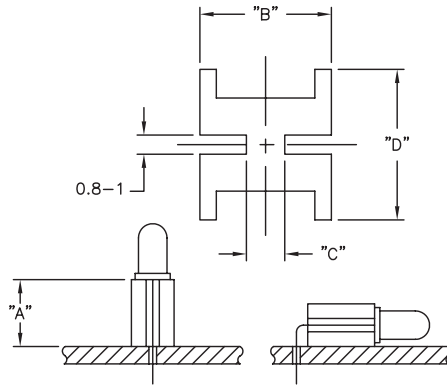

LED HARDWARE

SQLEDS

Square LED Spacers

Material: UL94 V0 PVC, RMS-26 Color: Black					
Standard Pack: 1000/Bag					
Part No.	Fits LED	"A" ± 0.5	"B"	"C"	"D" Ref
SQLEDS1-4-26	T-1 (3mm)	6.4	4.3	0.8	4.3
SQLEDS1-6-26		9.5			
SQLEDS2-4-26	T-1-3/4 (5mm)	6.4	6.1	1.8	6.9
SQLEDS2-6-26		9.5			
SQLEDS2-8-26		12.7			
SQLEDS2-12-26		19.1			

Feature

- Horizontal or vertical mounting.