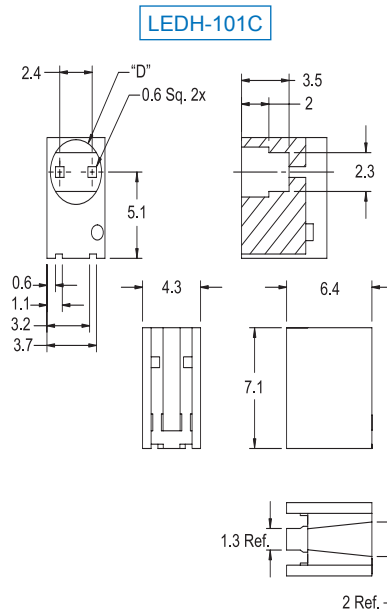

LEDM High Temperature Metric LED Spacers

LED HARDWARE

SQLEDS

Square LED Spacers

Material: UL94 V0 PVC, RMS-26 Color: Black					
Standard Pack: 1000/Bag					
Part No.	Fits LED	"A" ± 0.5	"B"	"C"	"D" Ref
SQLEDS1-4-26	T-1 (3mm)	6.4	4.3	0.8	4.3
SQLEDS1-6-26		9.5			
SQLEDS2-4-26	T-1-3/4 (5mm)	6.4	6.1	1.8	6.9
SQLEDS2-6-26		9.5			
SQLEDS2-8-26		12.7			
SQLEDS2-12-26		19.1			

Feature

- Horizontal or vertical mounting.

LEDH

LED Holder

F

LEDH-101C

LEDH-909-235

Material: UL94 V0 Nylon 6/6, RMS-43 Color: Black		
Standard Pack: 1000/Bag		
Part No	Ø "D"	Fits LED
LEDH-101C-34	3.4	T-1 (3mm)
LEDH-101C-38	3.8	T-1 (3mm)

Material: UL94 V2 Nylon 6/6, RMS-48 Color: Black	
Standard Pack: 1000/Bag	
Part No	Fits LED
LEDH-909-235	T-1 3/4 (5mm)

LEDCR

LED Clips & Rings

- The devices go together by simply inserting the "clip" to the front of the panel, then assembling the LED into the "clip" from the rear of the panel. The "ring" is pressed onto the rear of the "clip" for a firm retention

CLIP

RING

Color: Black Standard Pack: 1000/Bag										
Part No.	Ring Material	Clip Material	LED Type	Mounting Hole	Panel Thickness	"A" Ø	"B"	"C"	"D" Ø	"E"
LEDCR-104	UL94 V0 Nylon 6/6, RMS-43	UL94 V0 Nylon 6/6, RMS-43	T-1 (3mm)	4.4 - 4.6	0.8 - 3.2	5.3	5.3	0.38	6.1	3.6
LEDCR-174	UL94 V2 Nylon 6/6, RMS-48		T-1-3/4 (5mm)	6.8 - 6.9		7.6	6.6	0.76	8.9	4.1