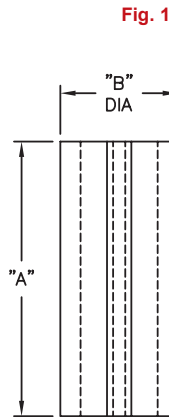

VLP Vertical Light Pipes

Material: UL94 V0 Polycarbonate, RMS-23 Color: Clear						Standard pack: 1000/Bag				
Part No.	Fig.	"A"	"B"	"C"	"D"	"E"	"F"	"G"	"H" ± 0.05	Panel Thickness
VLP1-F-1	1	12.7	4.7	1.5	3	6.4	2.5	4.7	1.5	0.8-3
VLP1-F-3		16.5								
VLP1-F-4		21.8								
VLP1-F-5		26.1								
VLP1-D-1		2								
VLP1-D-3	16.5									
VLP1-D-4	21.8									
VLP1-D-5	26.1									
VLP2-F-1	1	12.7	7.5	2.45	5	10	3	7.5	2.4	
VLP2-F-2		15								
VLP2-F-3		16.5								
VLP2-F-4		21.8								
VLP2-F-5		26.1								
VLP2-F-6	55									
VLP2-D-1	2	12.7								
VLP2-D-3		16.5								
VLP2-D-4		21.8								
VLP2-D-5		26.1								
VLP2-D-6		55								

F

LEDC LED Lens Cover

Patent Pending

Material: Polycarbonate, RMS-215 Color: Clear					
Standard Pack: 1000/Bag					
Part No.	Details	Mounting Hole Ø	Panel Thickness	O-Ring Material	Fits LED
LEDC-1	Cover	7.6	4.5	-	T1-3/4 (5mm)
LEDC-2	Cover with O-Ring		3	Black Neoprene Rubber, RMS-279	
Cover supplied with standard 10° angled lens.					

LED HARDWARE

LEDS1/LEDS2/LEDS3

LED Spacers

Standard Pack: 1000/Bag							
Part No.	Fits LED	"A" ±.020	"B" ±.020	"C"	"D" Ref.	Fig.	Material
NEW LEDS1-3-26	T-1 (3mm)	4.8	4	1.2	1.5	1	PVC, RMS-317
LEDS1-4-26		6.4					
LEDS1-6-26		9.5					
LEDS1-8-26		12.7					
NEW LEDS1-10-26		15.9					
NEW LEDS1-12-26		19.1					
NEW LEDS1-14-26	22.2						
NEW LEDS2-3-26	T-1 3/4 (5mm)	4.8	4.8	1.5	2.5		
LEDS2-4-26		6.4					
LEDS2-6-26		9.5					
LEDS2-8-26		12.7					
LEDS2-10-26		15.9					
LEDS2-12-26		19.1					
NEW LEDS2-14-26	22.2						
LEDS3-3-26	T-1 (3mm) & T-1 3/4 (5mm)	4.8	8.1	-	-	2	PVC, RMS-26
LEDS3-4-26		6.4					
LEDS3-6-26		9.5					
LEDS3-8-26		12.7					
LEDS3-10-26		15.9					
LEDS3-12-26		19.1					