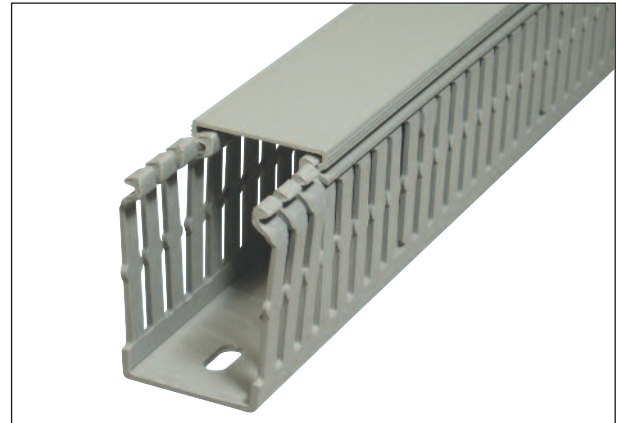

Cable trunking SES with slots and base punching

GN-A6/4 LF

GN-A6/4 LF

Material: Rigid PVC quality 9051 LF
Colour: grey RAL7030
Operating temperatures: -5 to +65°C
Density: 1,56
Volume resistivity: 10¹⁵ Ω.cm
Dielectric strength: 15kV/mm
Spécification: V0 UL94
 DIN 5510-2 S3, SR1, ST2
Standard length: 2 meters
Double sided adhesive: upon request
Minimum delivery: 1 complete packing (with lids)